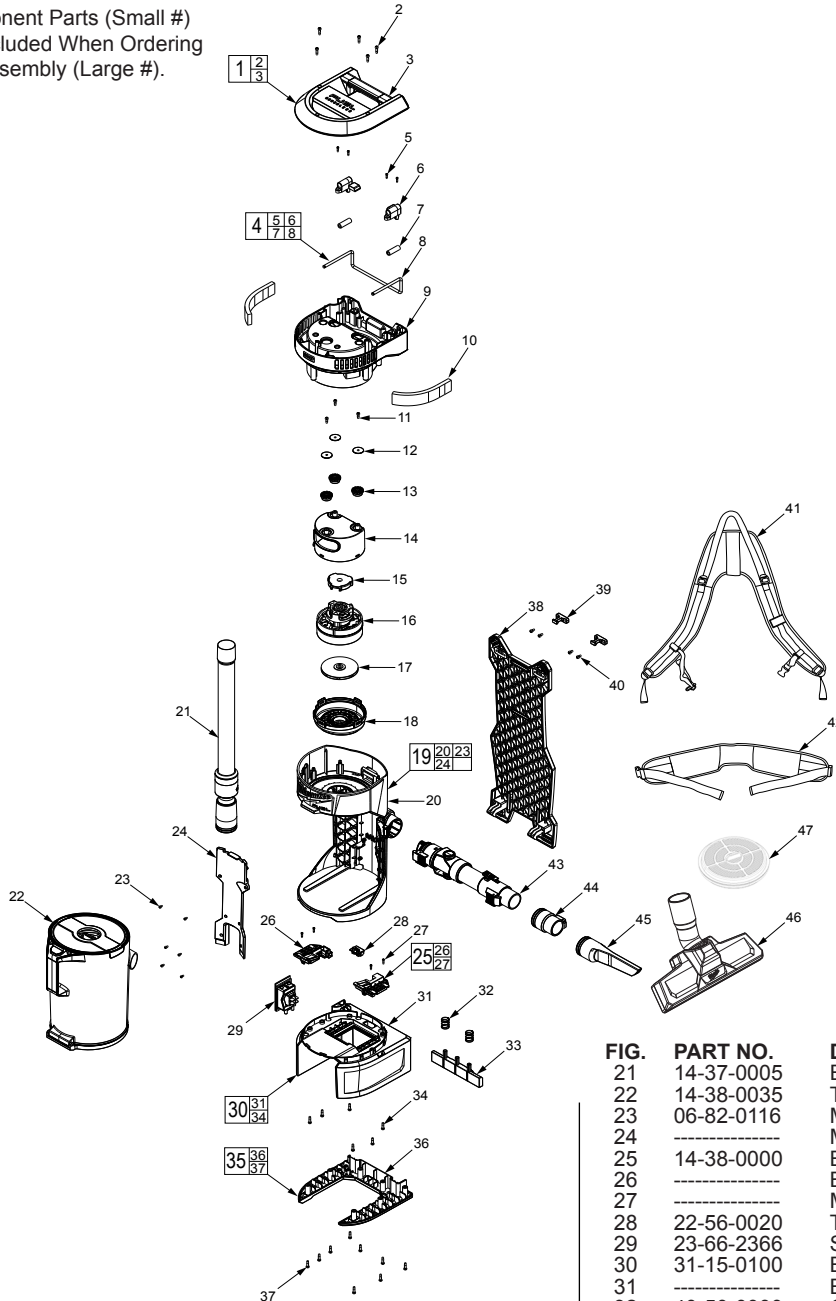

EXAMPLE:
00 0
Component Parts (Small #)
Are Included When Ordering
The Assembly (Large #).

FIG.	PART NO.	DESCRIPTION OF PART	NO. REQ.
1	31-44-0000	Handle Kit	(1)
2	06-82-0102	M4 x 16 T20 Torx Screw	(5)
3	-----	Handle	(1)
4	14-36-0000	Hook Assembly w/ Strap and Pin	(1)
5	06-82-0102	M4 x 16 T20 Torx Screw	(4)
6	-----	Guide Block	(2)
7	-----	Bush	(2)
8	-----	Hook w/ Clips	(1)
9	31-50-0335	Motor Cover	(1)
10	42-40-0000	Motor Cover Filter Kit (Set of 2)	(1)
11	06-82-0104	M4 x 12 T20 Torx Screw	(3)
12	45-88-0000	Washer	(3)
13	43-44-0016	Rubber Gasket	(3)
14	31-50-0320	Top Motor Cover	(1)
15	45-06-0005	Upper Rubber Motor Sealing	(1)
16	23-30-0000	Motor Assembly	(1)
17	45-06-0000	Lower Rubber Motor Sealing	(1)
18	31-50-0300	Bottom Motor Cover	(1)
19	14-38-0005	Main Housing Kit	(1)
20	-----	Main Housing	(1)

FIG.	PART NO.	DESCRIPTION OF PART	NO. REQ.
21	14-37-0005	Extension Tube	(1)
22	14-38-0035	Tank Assembly	(1)
23	06-82-0116	M3 x 8 T10 Torx Screw	(6)
24	-----	Main Housing Plate	(1)
25	14-38-0000	Battery Cover Housing Kit	(1)
26	-----	Battery Cover Housing	(2)
27	-----	M4 x 12 T20 Torx Screw	(4)
28	22-56-0020	Terminal Block w/ Wire	(1)
29	23-66-2366	Switch Assembly w/ Wire	(1)
30	31-15-0100	Bottom Housing Kit	(1)
31	-----	Bottom Housing	(1)
32	40-50-0000	Guide Spring	(2)
33	44-52-0000	Guide Pad	(1)
34	06-82-0102	M4 x 16 T20 Torx Screw	(6)
35	31-15-0000	Bottom Housing Cover Kit	(1)
36	-----	Bottom Housing Cover	(1)
37	06-82-0102	M4 x 16 T20 Torx Screw	(9)
38	44-66-0100	Backplate Assembly	(1)
39	45-04-0012	Metal Guide	(2)
40	06-82-0118	M4 x 8.5 T20 Torx Screw	(4)
41	45-56-0000	Top Backpack Strap	(1)
42	45-56-0005	Lower Backpack Strap	(1)
43	31-01-0305	Hose Assembly	(1)
44	31-01-0320	Dust Extraction Tool	(1)
45	31-01-0310	Crevice Tool	(1)
46	31-01-0315	Floor Tool	(1)
47	49-90-1963	Filter	(1)
48	43-44-0000	Tank Seal Kit (Not Shown) (Includes all five seals in tank)	(1)