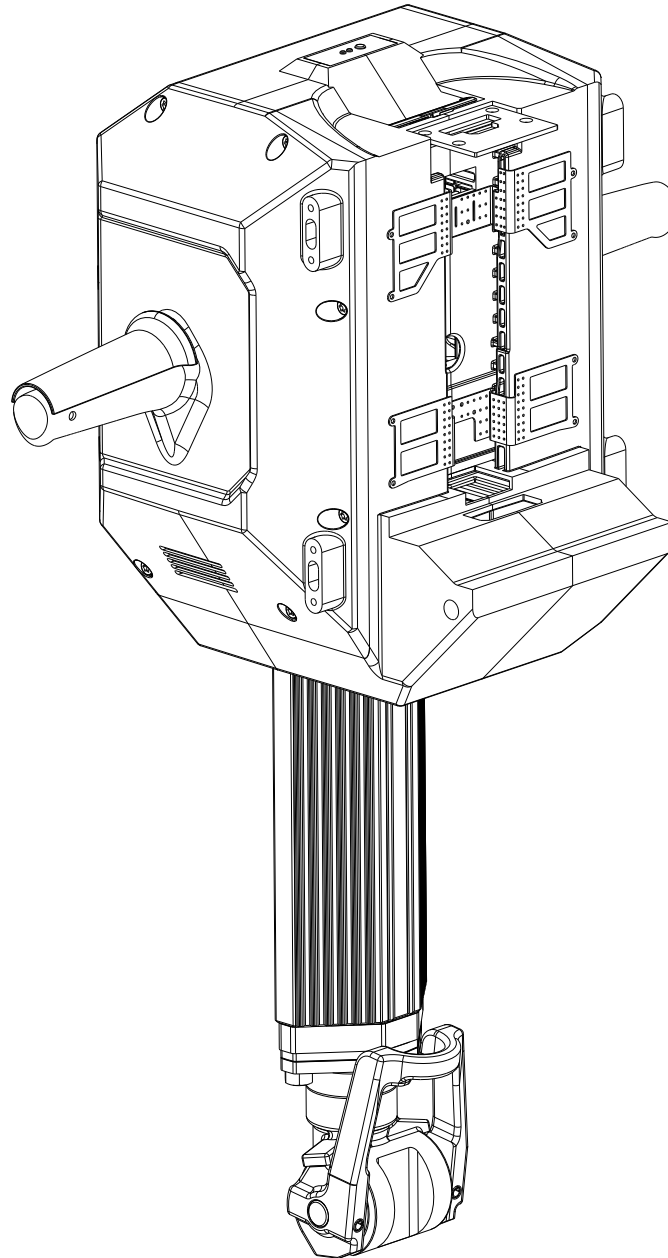

SERVICE PARTS LIST

BULLETIN NO.
54-QC-0368

SPECIFY CATALOG NO. AND SERIAL NO. WHEN ORDERING PARTS		REVISED BULLETIN	DATE
MX FUEL™ Concrete Breaker			Jan. 2021
CATALOG NO.	MXF368	SERIAL NUMBER	K30A
WIRING INSTRUCTION			

EXAMPLE:

00	0
----	---

 Component Parts (Small #) Are Included
 When Ordering The Assembly (Large #).

PART NO.	DESCRIPTION OF PART	NO. REQ.
12-20-0214	Service Nameplate	(1)
49-08-4320	Shell S3 V220C 2 grease	(1)