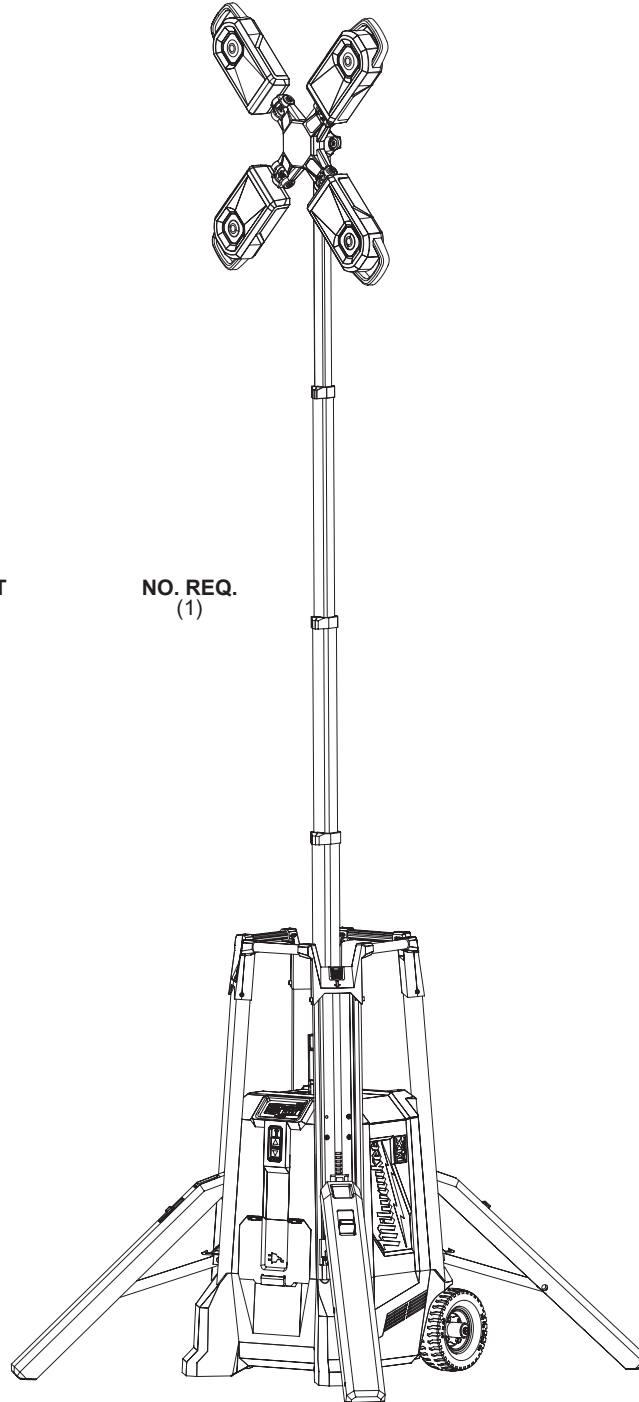

SERVICE PARTS LIST

**BULLETIN NO.
54-QC-9030**

SPECIFY CATALOG NO. AND SERIAL NO. WHEN ORDERING PARTS		REVISED BULLETIN	DATE
MX FUEL Site Light			Jan. 2021
CATALOG NO.	MXF041	SERIAL NUMBER	K25A
WIRING INSTRUCTION			

EXAMPLE:

00	0
----	---

 Component Parts (Small #) Are Included
 When Ordering The Assembly (Large #).

PART NO. 12-20-0252	DESCRIPTION OF PART Service Nameplate	NO. REQ. (1)
-------------------------------	---	------------------------